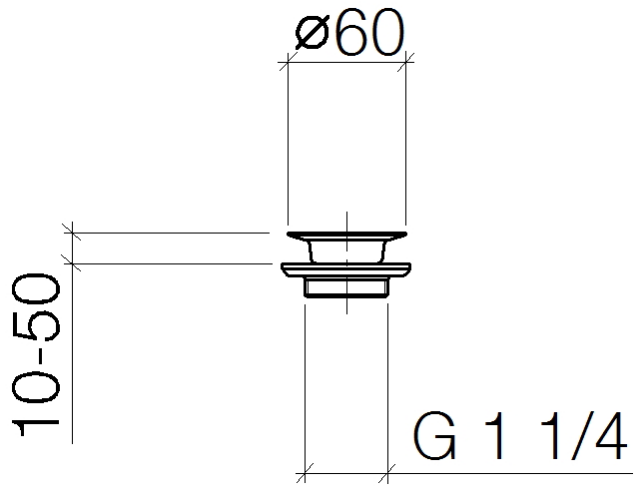

**Grated waste 1 1/4" - Champagne (22kt Gold)**

IMO

10 100 970

Fits: IMO, LULU, MADISON, MEM, TARA,  
CL.1, LISSÉ, VAIA, META, CYO

	Champagne (22kt Gold)	10 100 970-47
	Chrome	10 100 970-00
	Brushed Platinum	10 100 970-06
	Platinum	10 100 970-08
	Durabrand (23kt Gold)	10 100 970-09
	Dark Chrome	10 100 970-19
	Light Gold	10 100 970-26
	Brushed Light Gold	10 100 970-27
	Brushed Durabrand (23kt Gold)	10 100 970-28
	Brushed Bronze	10 100 970-42
	Brushed Champagne (22kt Gold)	10 100 970-46
	Brushed Chrome	10 100 970-93
	Brushed Dark Platinum	10 100 970-99

Grated waste 1 1/4" - Champagne (22kt Gold)

---

IMO

10 100 970

10 100 970

10 100 970

Parts for other finishes can be found here: [Chrome](#)

### Spare parts list

No.	Item Number	Name	Quantity used	Delivery time
1	09 30 30 115-47	screw	1	30
2	09 11 01 005-47	strainer	1	30
3	09 14 03 005 90	seal	1	60
4	09 11 01 007-07	pop-up waste	1	60