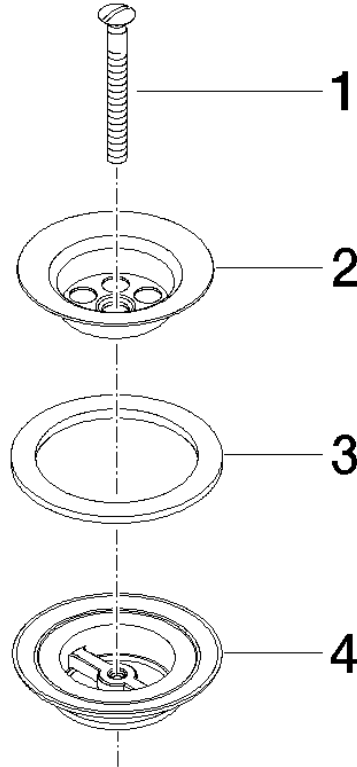

**Grated waste 1 1/4" - Champagne (22kt Gold)**

IMO

10 100 970

Fits: IMO, LULU, MADISON, MEM, TARA,  
CL.1, LISSÉ, VAIA, META, CYO

	Champagne (22kt Gold)	10 100 970-47
	Chrome	10 100 970-00
	Brushed Platinum	10 100 970-06
	Platinum	10 100 970-08
	Durabrand (23kt Gold)	10 100 970-09
	Dark Chrome	10 100 970-19
	Light Gold	10 100 970-26
	Brushed Light Gold	10 100 970-27
	Brushed Durabrand (23kt Gold)	10 100 970-28
	Brushed Bronze	10 100 970-42
	Brushed Champagne (22kt Gold)	10 100 970-46
	Brushed Chrome	10 100 970-93
	Brushed Dark Platinum	10 100 970-99

Grated waste 1 1/4" - Champagne (22kt Gold)

---

IMO

10 100 970

10 100 970

10 100 970

Parts for other finishes can be found here: [Chrome](#)

### Spare parts list

No.	Item Number	Name	Quantity used	Delivery time
1	09 30 30 115-47	screw	1	30
2	09 11 01 005-47	strainer	1	30
3	09 14 03 005 90	seal	1	60
4	09 11 01 007-07	pop-up waste	1	60